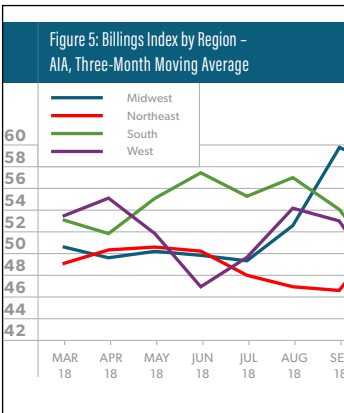

28 | ASID Releases 1st Quarter Interior Design Billings Index Report

Survey results showed interior design firms ended the first quarter on a level not seen in the previous 12 months.